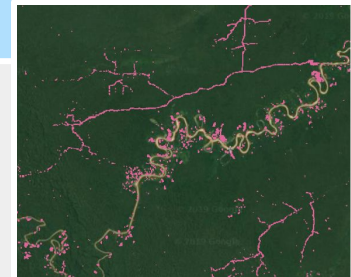

# Community Engagement in Local Forest Monitoring using Global Forest Watch

Janet Nackoney

U.S. Agency for International Development (USAID)

<https://www.globalforestwatch.org/map/>

Satellite-based deforestation alerts with training and incentives for patrolling facilitate community monitoring in the Peruvian Amazon