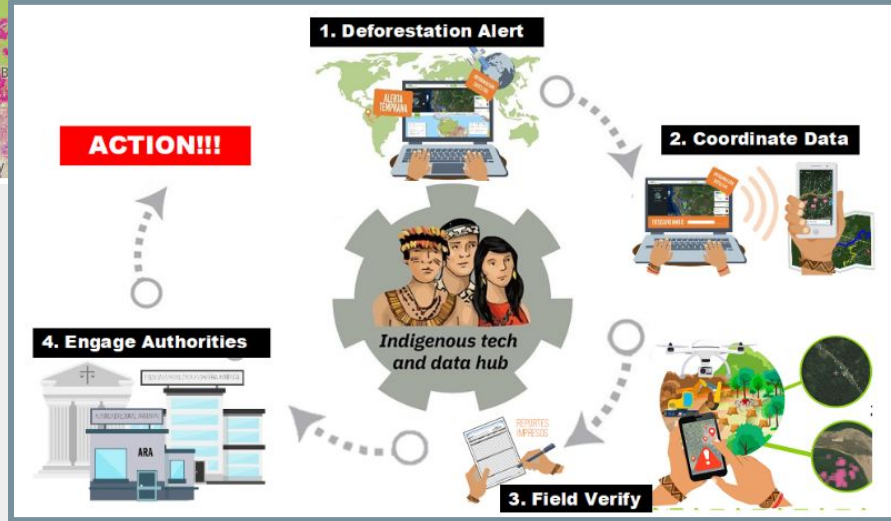

# Community Engagement in Local Forest Monitoring using Global Forest Watch

Janet Nackoney

U.S. Agency for International Development (USAID)

<https://www.globalforestwatch.org/map/>

Satellite-based deforestation alerts with training and incentives for patrolling facilitate community monitoring in the Peruvian Amazon

Tara Slough <sup>id</sup>, Jacob Kopas, and Johannes Urpelainen [Authors Info & Affiliations](#)

**PNAS**

Edited by Arun Agrawal, University of Michigan–Ann Arbor, Ann Arbor, MI, and approved June 2, 2021 (received for review August 1, 2020)